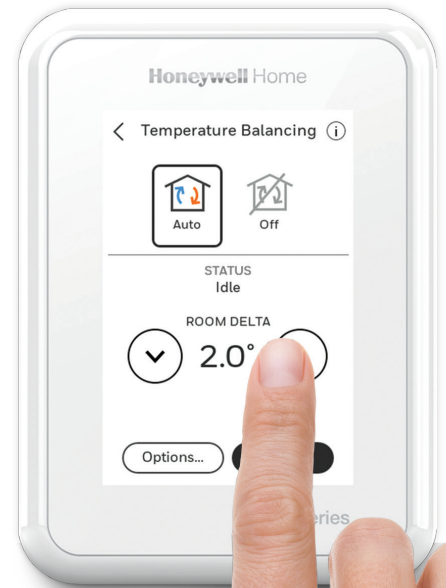

“ I would love for comfort to follow me. It would be great to have that level of personalization. ”

T10+ Smart Thermostat product features

- Adds an additional stage of heating for both conventional and heat pump (with EIM)
- Sensors help enable temperature balancing for hot or cold spots
- Smart lockouts (such as ventilation lockout) can be activated on high- or low-temperature days or when the outdoor dew point is high
- Can be used with a floor/slab sensor to control the ambient air temperature, floor temperature or both
- Dry contact alerts, including water leak and full drain pan alert, with the option to shut off the system when drain pan is full

RedLINK 3.0 Room Sensor product features

- The T10+ Smart Thermostat communicates with RedLINK Room Sensors via RedLINK 3.0 wireless technology, helping ensure a strong, uninterrupted connection between devices
- Screen and backlight timeouts
- Dark idle theme for homeowners
- Enhanced I/O, allowing custom inputs and outputs from EIM
- RedLINK 3.0 sensors feature a 200-ft range from the thermostat to the sensor, which is greater than the advertised range of other sensors

Comfort control from anywhere

With the Resideo app, homeowners can create and edit schedules, prioritize rooms and see smart alerts when the temperature goes above or below their set threshold.

T10+ Pro Smart Thermostat with RedLINK 3.0