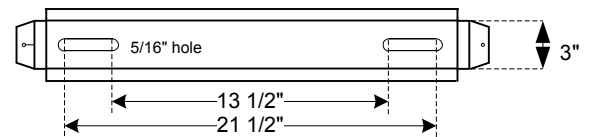

Supreme Stands
for HVAC Equipment

18550 County Rd. 81
Maple Grove, MN 55369
763-428-3677
steves@heatcool2.com

Mini Split Heat Pump Stands

MIN2335 (10" high)

- Powder coat finish
- Rust resistant
- Stackable for space
- Hardware included
- 500 lb capacity

Mini Split Stand (gray)
10" High
Part # MIN2335
Pad Size: 30 x 40"