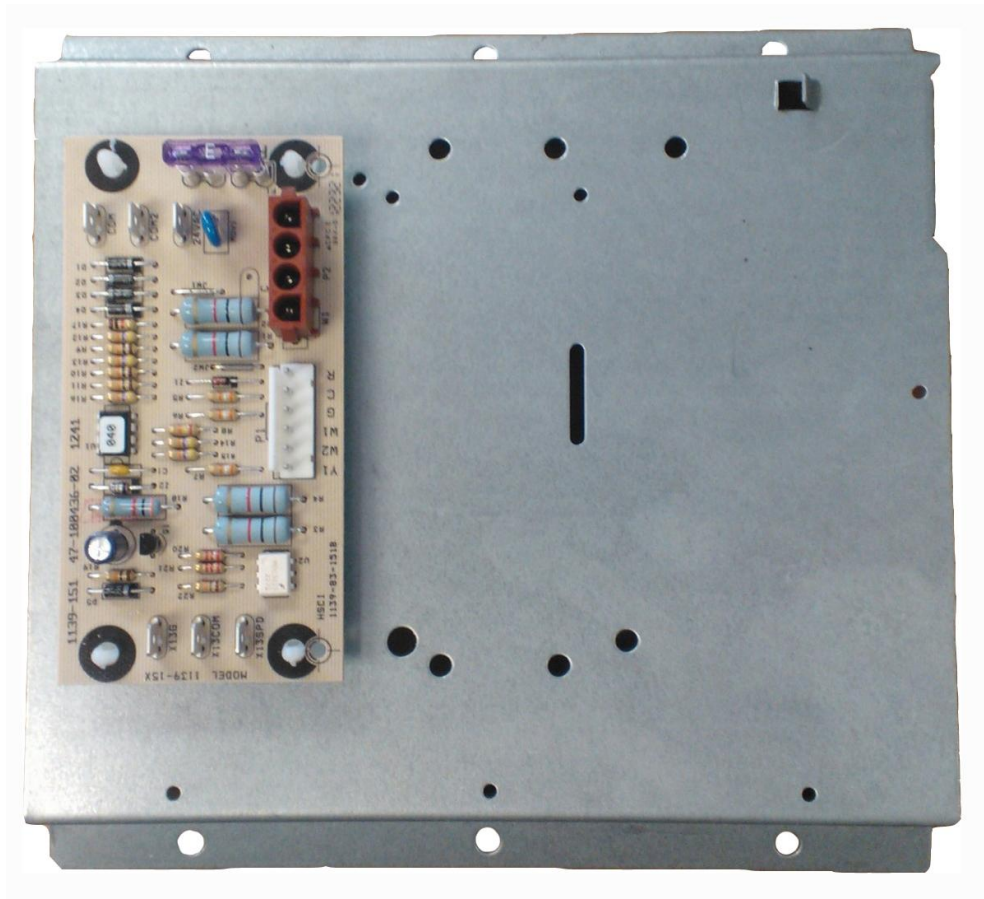

⚠ WARNING

THESE INSTRUCTIONS ARE INTENDED TO GUIDE QUALIFIED SERVICE PERSONNEL IN REPLACING CONTROL BOARD 47-102077-02. IT IS VITAL THAT STEPS INCLUDED IN THESE INSTRUCTIONS BE FOLLOWED FOR THE SAFETY, OPERATION AND MAINTENANCE OF THE EQUIPMENT. PRODUCT MANUALS MUST BE READ AND UNDERSTOOD PRIOR TO THE SERVICE AND OPERATION OF EQUIPMENT. REMOVE ELECTRICAL POWER BEFORE SERVICING. FAILURE TO FOLLOW PRODUCT WARNINGS AND THESE INSTRUCTIONS CAN RESULT IN SERIOUS BODILY INJURY OR DEATH.

Control Board 47-100436-02 is the correct replacement for 47-102077-02, despite its smaller physical size. The proper installation position of Control Board 47-100436-02 on the Board Mounting Bracket is shown in the image below.