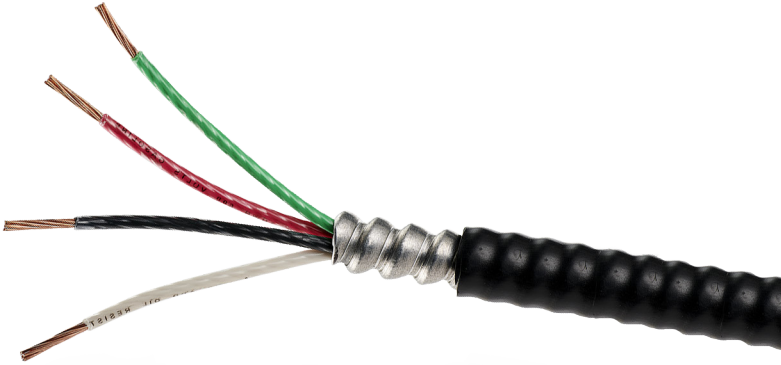

-GENESIS-

Spinalcord® Mini Split Cable

Your Time Is Worth Saving

**No Need
for Conduit**

Spinalcord saves valuable time and money with continuous runs between indoor and outdoor units without the need for junction boxes and conduit.

Spinalcord Cable Applications & Features

Genesis' Spinalcord Cable can be installed in-wall and buried in the ground without conduit. Its direct-burial and sunlight-resistant features enable it to withstand harsh and wet environments.

Spinalcord Cable Options

Cable Description	Package	Part Number
14/4 Stranded Jacketed Metal Clad Cable	1000' Reel	10751008
14/4 Stranded Jacketed Metal Clad Cable	250' Reel	10750108
14/4 Stranded Jacketed Metal Clad Cable	5 x 50' Coil	10753908