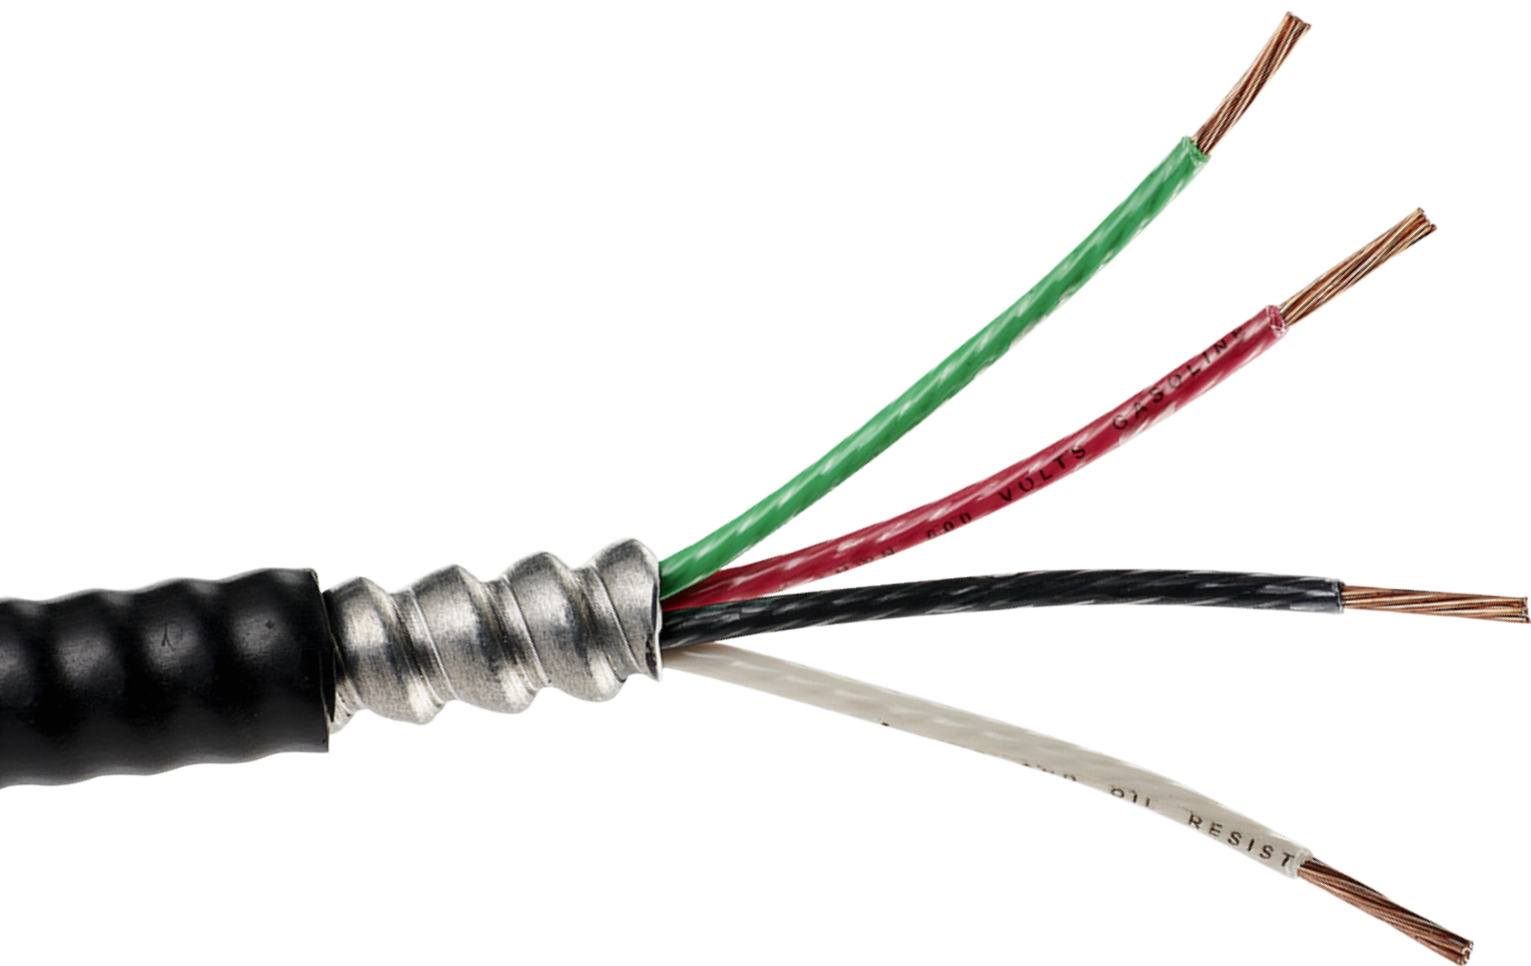

-GENESIS-

Spinalcord® Mini Split Cable

Your Time Is Worth Saving

**No Need
for Conduit**

Spinalcord saves valuable time and money with continuous runs between indoor and outdoor units without the need for junction boxes and conduit.

Spinalcord Cable Applications & Features

Genesis' Spinalcord Cable can be installed in-wall and buried in the ground without conduit. Its direct-burial and sunlight-resistant features enable it to withstand harsh and wet environments.

Spinalcord Cable Options

Cable Description	Package	Part Number
14/4 Stranded Jacketed Metal Clad Cable	1000' Reel	10751008
14/4 Stranded Jacketed Metal Clad Cable	250' Reel	10750108
14/4 Stranded Jacketed Metal Clad Cable	5 x 50' Coil	10753908